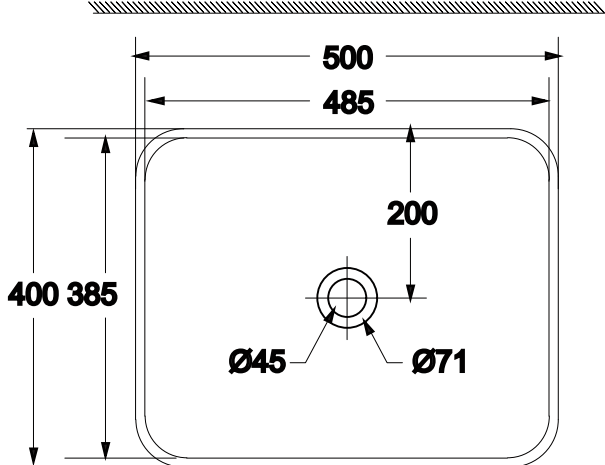

SRTWB1086

Dimension : L500 x W400 x H145mm