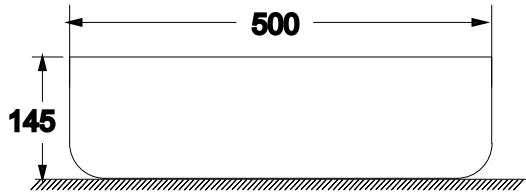

SRTWB1086

Dimension : L500 x W400 x H145mm