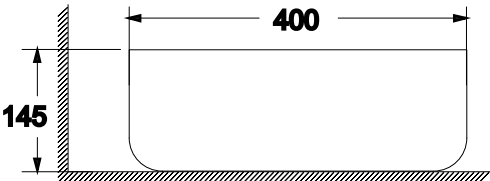

SRTWB1086

Dimension : L500 x W400 x H145mm